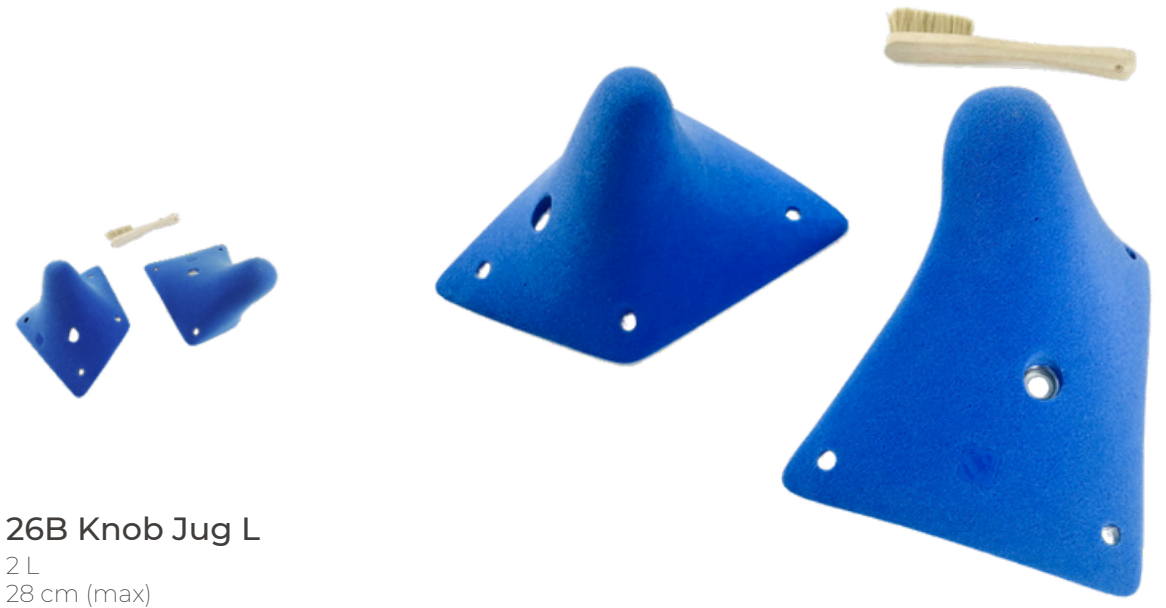

**19 Classic Jug S**  
5 S  
13 cm (max)

**20 Feet S**  
10 S  
09 cm (max)

PU HOLDS - **AERIAL**

---

**21 Feet S**  
18 S  
09 cm (max)

**22 Classic Feet Crimps XS**  
10 XS  
08 cm (max)

**23 Classic Feet Crimps XS**  
10 XS  
07 cm (max)

PU HOLDS - AERIAL

---

24 Feet Crimps XS  
10 XS  
08 cm (max)

25 Feet Crimps XS  
11 XS  
08 cm (max)

PU HOLDS - AERIAL

---

26A Knob Jug XL  
3

26B Knob Jug L  
2 L  
28 cm (max)

27 Knob Jug L  
3 L  
23 cm (max)

**28 Knob Jug M**  
3 M  
20 cm (max)

**29 Ball Jug M**  
5 M  
16 cm (max)

# One Range Endless Solutions

AERIAL is a comprehensive PU series featuring 135 holds ranging in size from XS to L. The collection covers a full spectrum of grip types and shapes. Whatever the setting requirement, there is always a solution within the range.