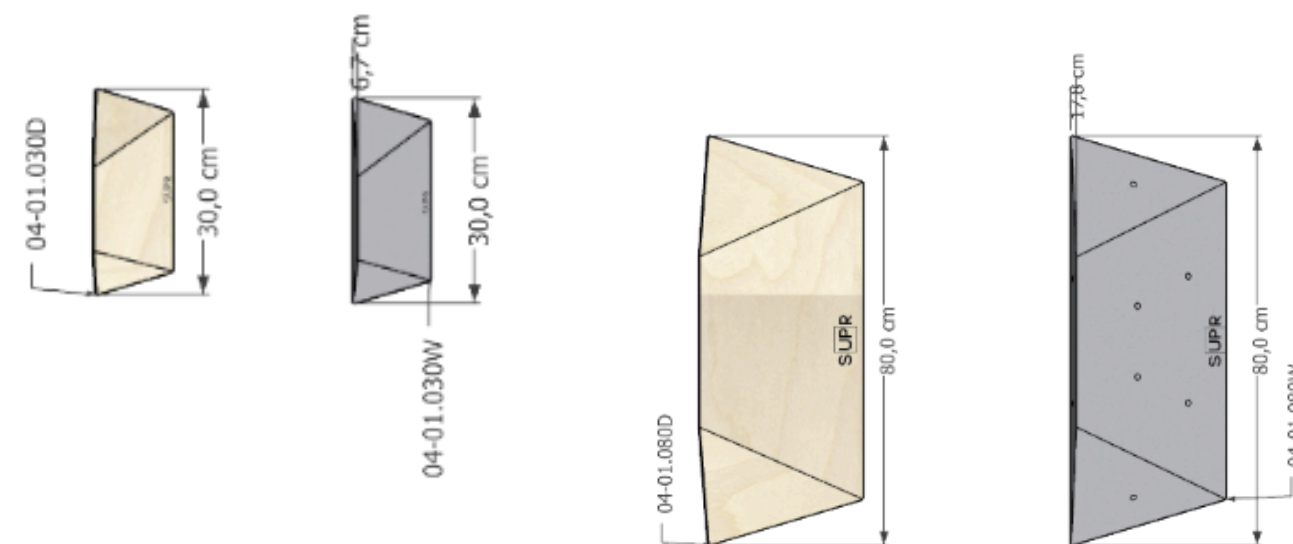

04-01 QUAD 1 DUAL

04-01 QUAD 1 FULL

**04-01 QUAD 1**

Size XS, S, M, L

Max Length 30 / 45 / 80 / 130cm

Max Height 7 / 10 / 18 / 29cm

V

04-02 QUAD 2 DUAL