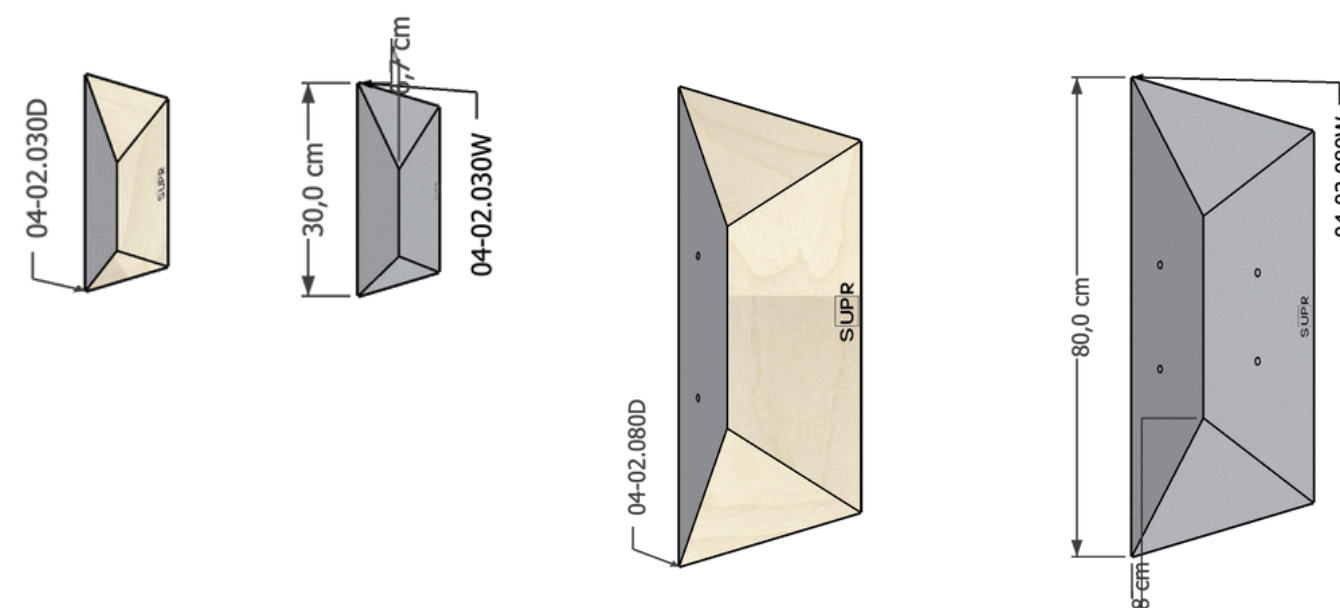

04-02 QUAD 2

Size XS, S, M, L
Max Length 30 / 45 / 80 / 130cm
Max Height 7 / 10 / 18 / 29cm