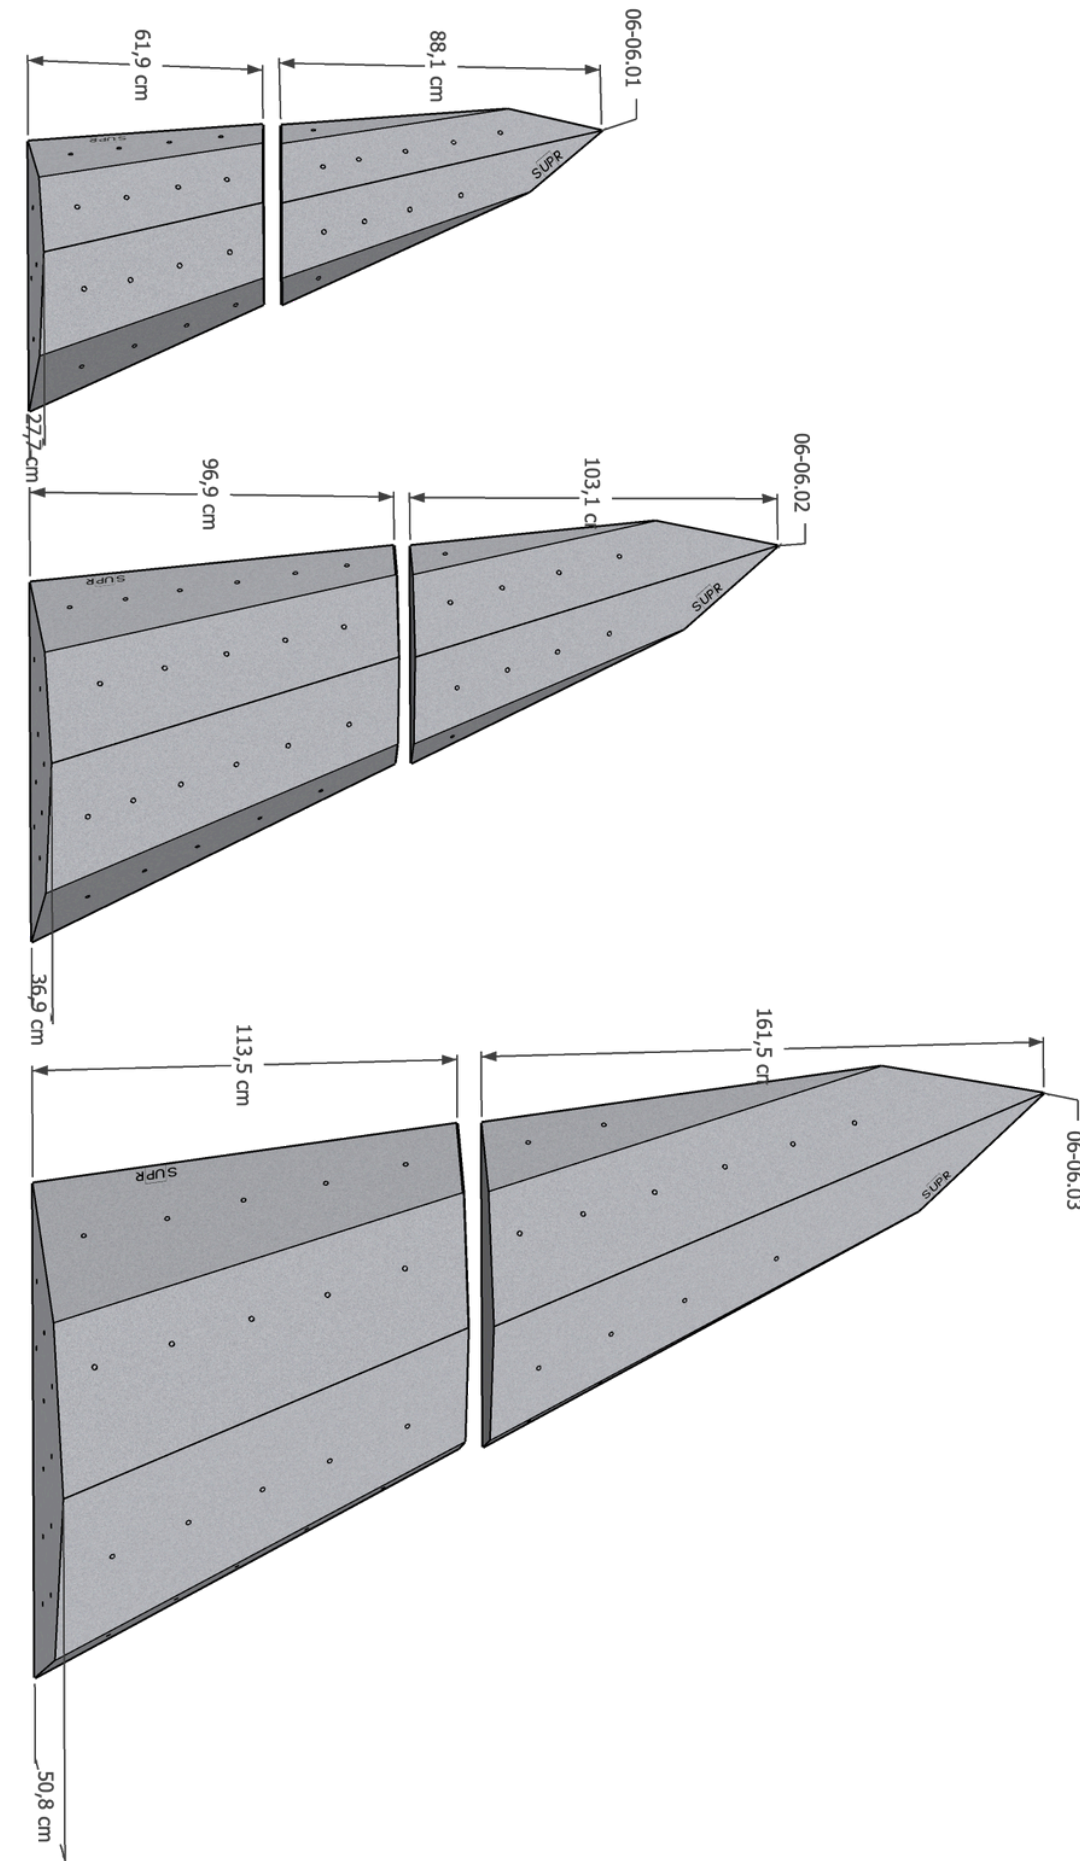

06-06 STRUCTURE 06 FULL

06-06 STRUCTURE 06 P1

Size XXL
Max Length 88/ 103/ 160cm
Max Height 28/ 37 / 51cm

06-06 STRUCTURE 06 P2

Size XXL
Max Length 62/ 97/ 115cm
Max Height 28/ 37 / 51cm