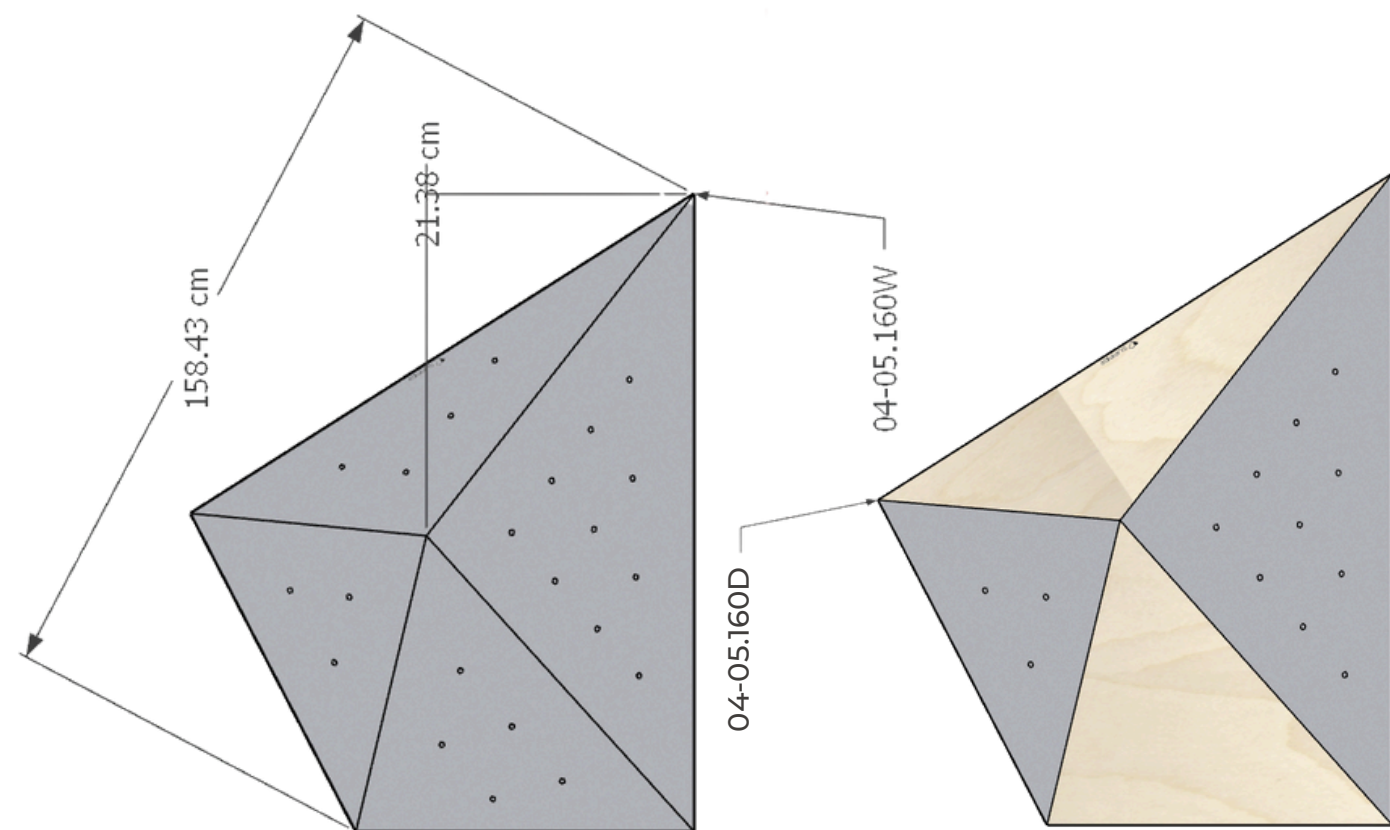

**04-04.04 QUAD FULL**  
Size L  
Max Length 90cm  
MAX HEIGHT 15cm

04-05 QUAD 5 DUAL

04-05 QUAD 5 FULL

**04-05 QUAD 5**

Size M, XL  
 Max Length 100 /160cm  
 Max Height 14 / 22cm

04-06 QUAD 06 LEFT & RIGHT DUAL