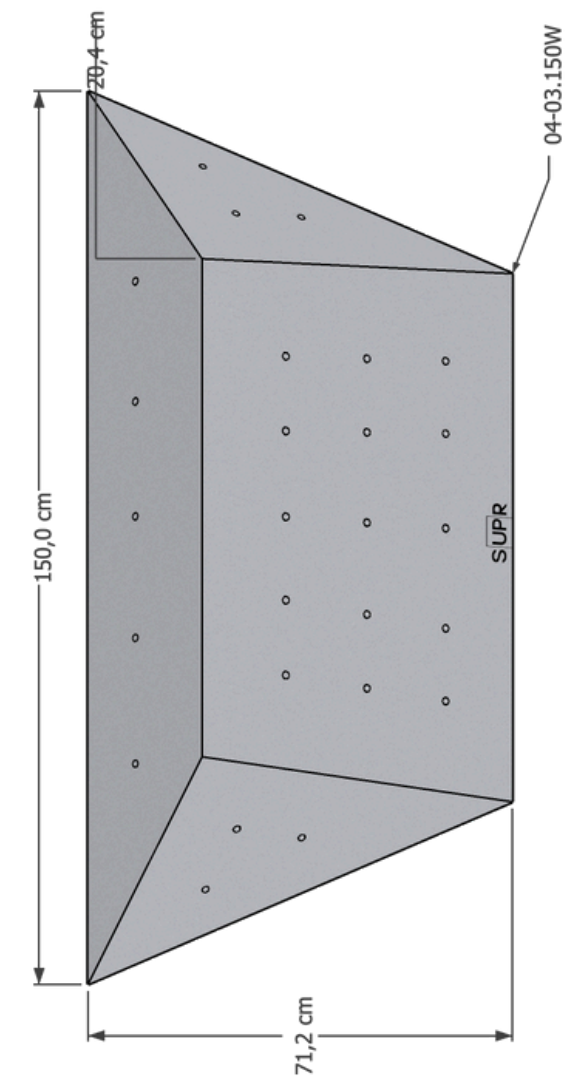

04-02 QUAD 2 FULL

04-02 QUAD 2

Size XS, S, M, L  
 Max Length 30 / 45 / 80 / 130cm  
 Max Height 7 / 10 / 18 / 29cm

04-03 QUAD 3 DUAL

04-03 QUAD 3 DUAL

**04-03 QUAD 3**

Size M, L  
 Max Length 80 / 150cm  
 Max Height 14 / 22cm