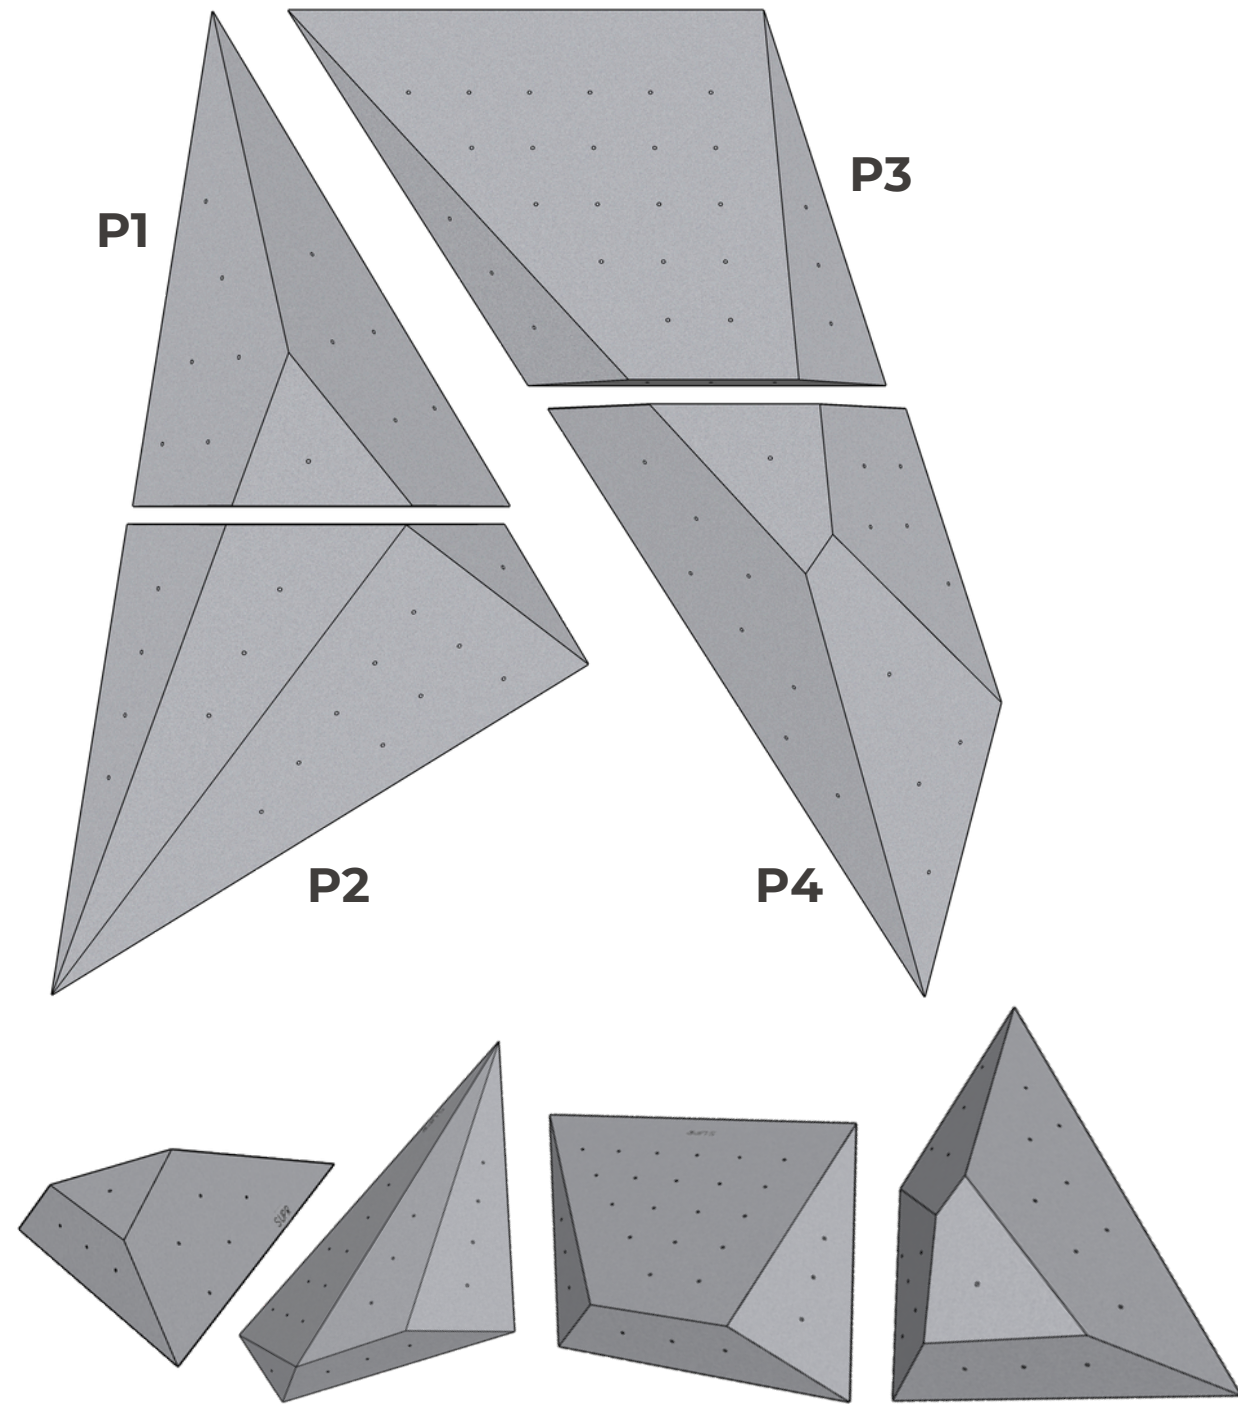

06-03 STRUCTURE 03 FULL

06-03 STRUCTURE 03 P1

Size XXL
Max Length 132cm
Max Height 24cm

06-03 STRUCTURE 03 P2

Size XXL
Max Length 150cm
Max Height 24cm

06-03 STRUCTURE 03 P3

Size XXL
Max Length 170cm
Max Height 24cm

06-03 STRUCTURE 03 P4

Size XXL
Max Length 170cm
Max Height 24cm