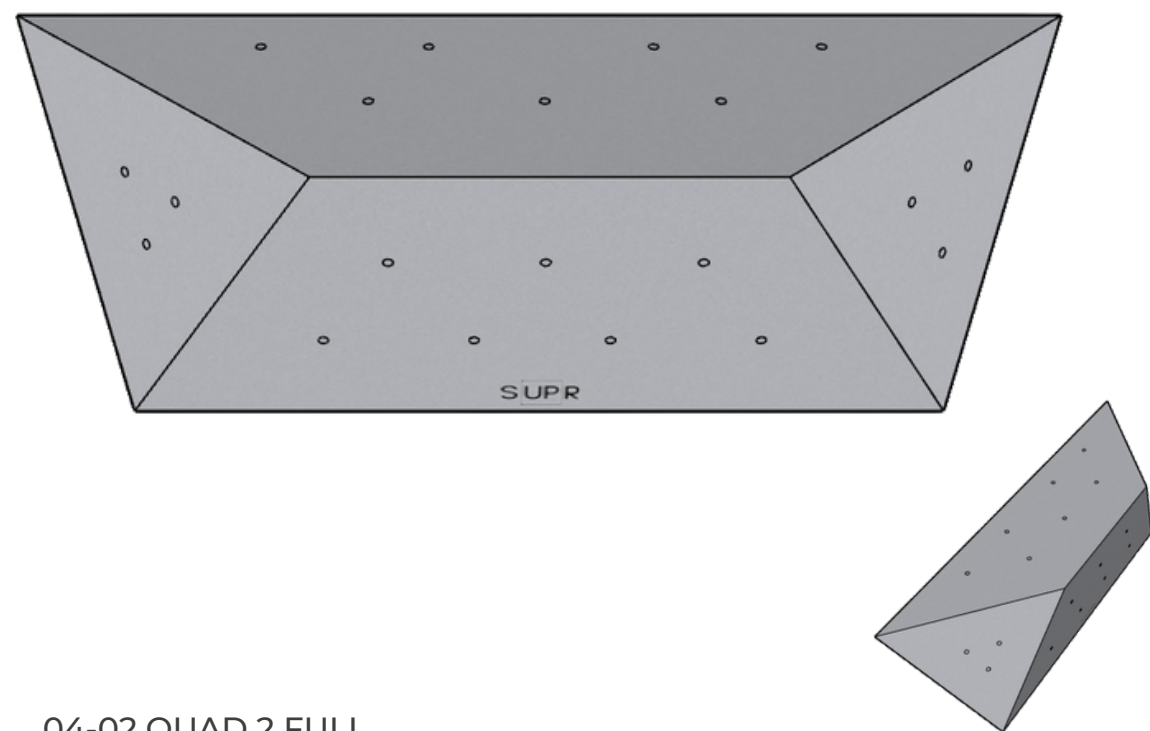

04-01 QUAD 1 DUAL

04-01 QUAD 1 FULL

**04-01 QUAD 1**

Size XS, S, M, L

Max Length 30 / 45 / 80 / 130cm

Max Height 7 / 10 / 18 / 29cm

V

04-02 QUAD 2 DUAL