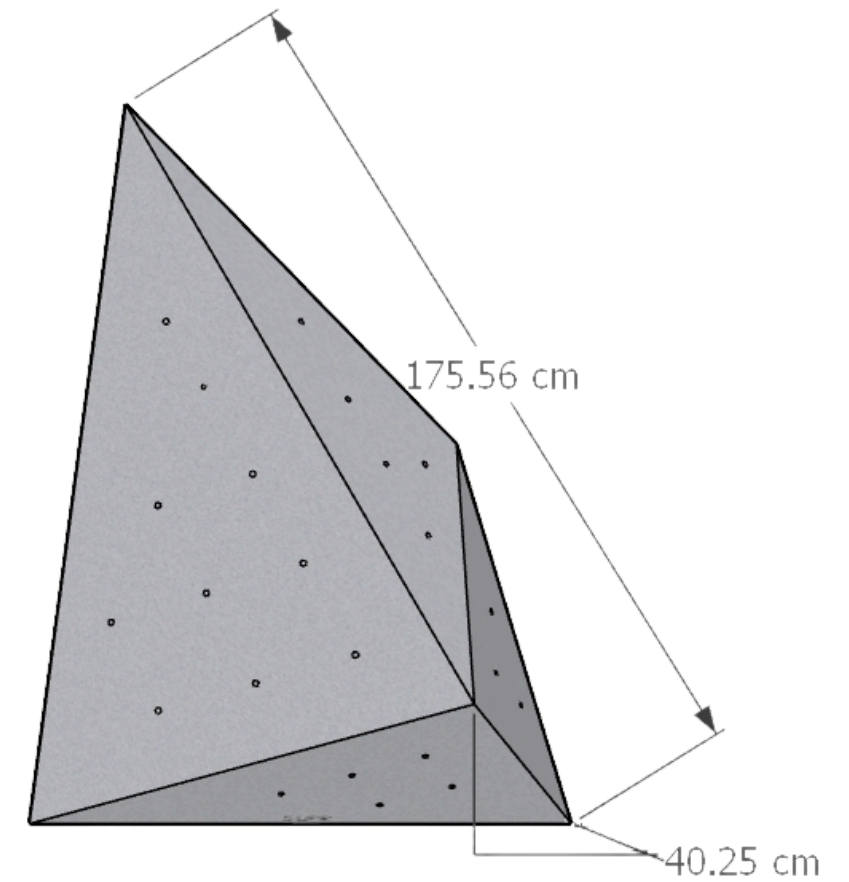

04-07 QUAD 7

Size M, L, XL  
Max Length 80 / 120 / 155cm  
Max Height 10 / 15 / 20cm

04-08 QUAD 8 DUAL

04-08 QUAD 8 FULL

**04-08 QUAD**

Size M, L  
Max Length 110 / 175cm  
Max Height 26 / 40cm

04-09 QUAD 9 DUAL