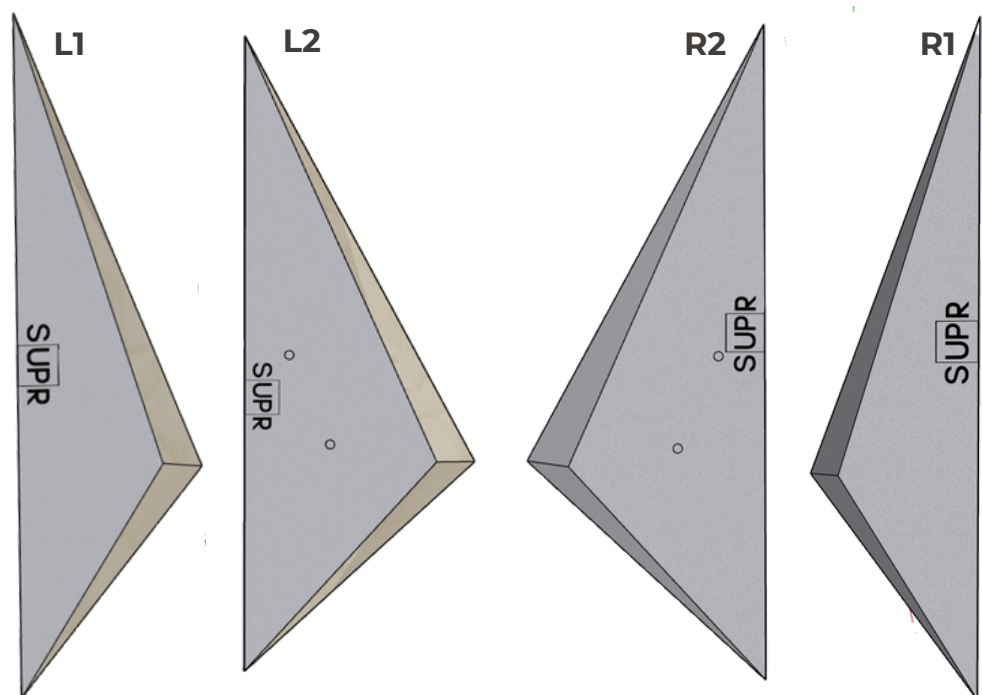

03-05 TRIANGLE ADD 2 LEFT AND RIGHT

BOTH DUAL AND FULL AVAILABLE

03-05 TRIANGLE ADD 2

Center: Max Length 88cm Max Height 21cm
L1 & R1: Max Length 85cm Max Height 11cm
L2 & R2: Max Length 81cm Max Height 13cm