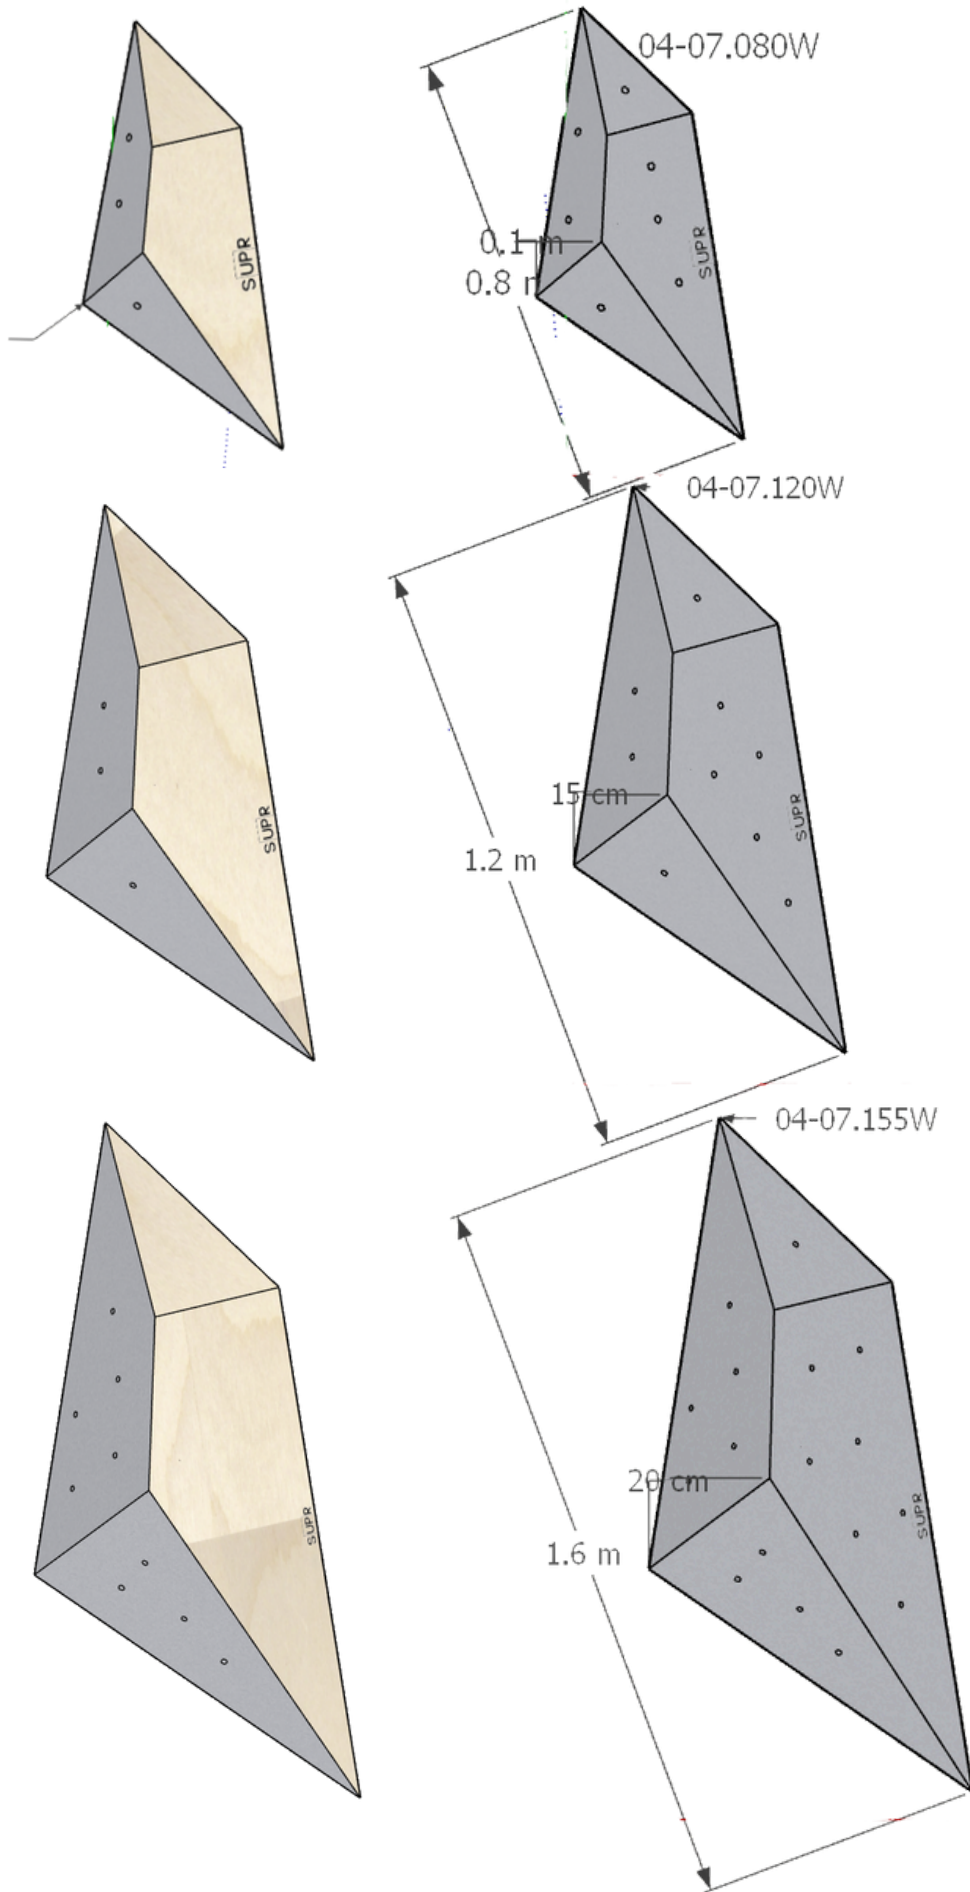

04-07 QUAD 7

Size M, L, XL
Max Length 80 / 120 / 155cm
Max Height 10 / 15 / 20cm