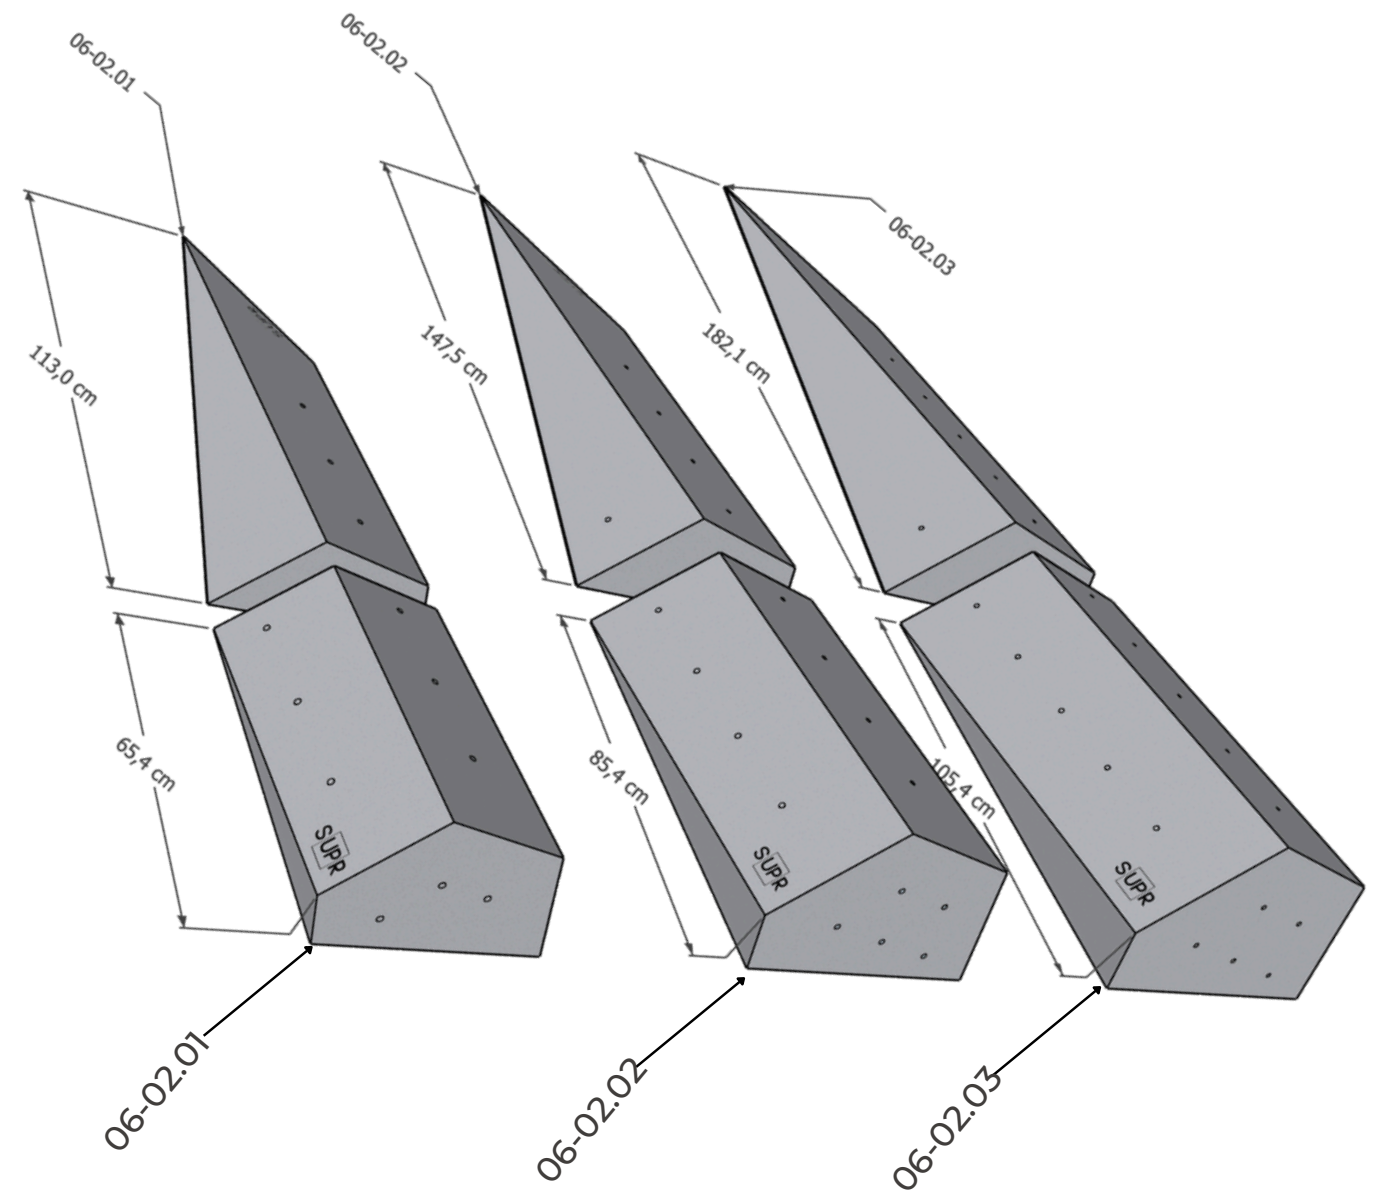

06-02 STRUCTURE 02

P1
Size M, L, XL
Max Length 113 / 147 / 182cm
Max Height 28 / 36 / 44cm

P2
Size M, L, XL
Max Length 65 / 85 / 105cm
Max Height 28 / 36 / 44cm