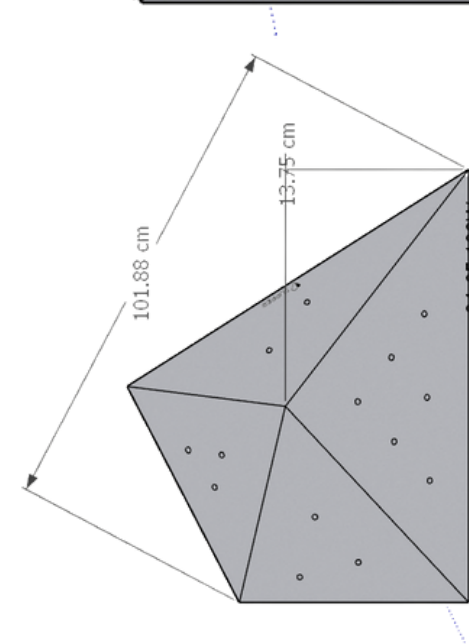

**04-04.04 QUAD FULL**  
Size L  
Max Length 90cm  
MAX HEIGHT 15cm

04-05 QUAD 5 DUAL

04-05 QUAD 5 FULL

**04-05 QUAD 5**

Size M, XL  
 Max Length 100 /160cm  
 Max Height 14 / 22cm

04-06 QUAD 06 LEFT & RIGHT DUAL