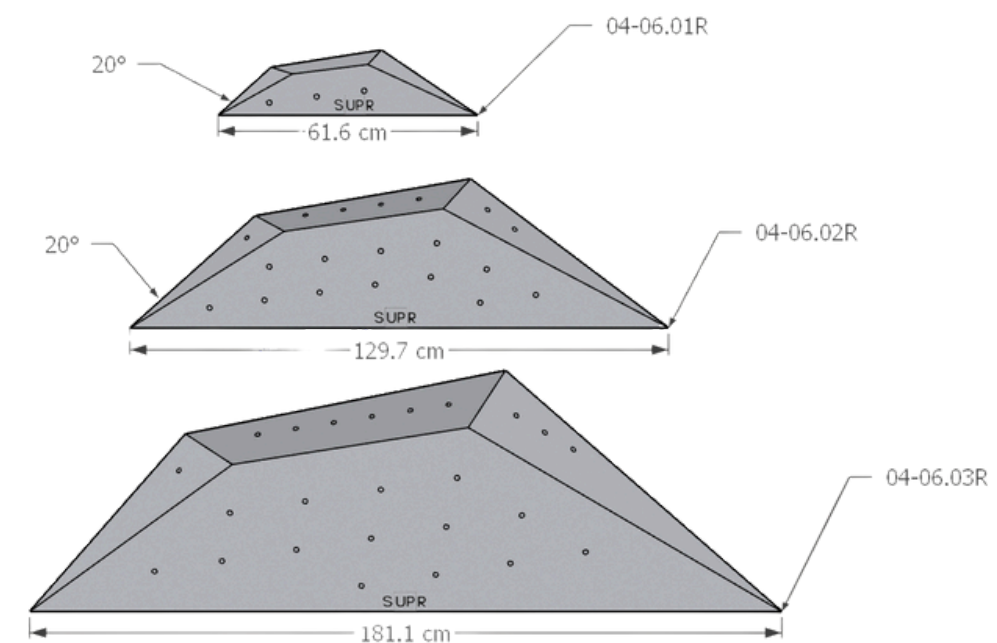

04-06 QUAD 6 LEFT & RIGHT FULL

**04-06 QUAD 6**

LEFT & RIGHT share the same dimensions

Size M, L, XL

Max Length 60 / 130 / 180cm

Max Height 15 / 18 / 22cm

04-07 QUAD 7 DUAL

04-07 QUAD 7 FULL