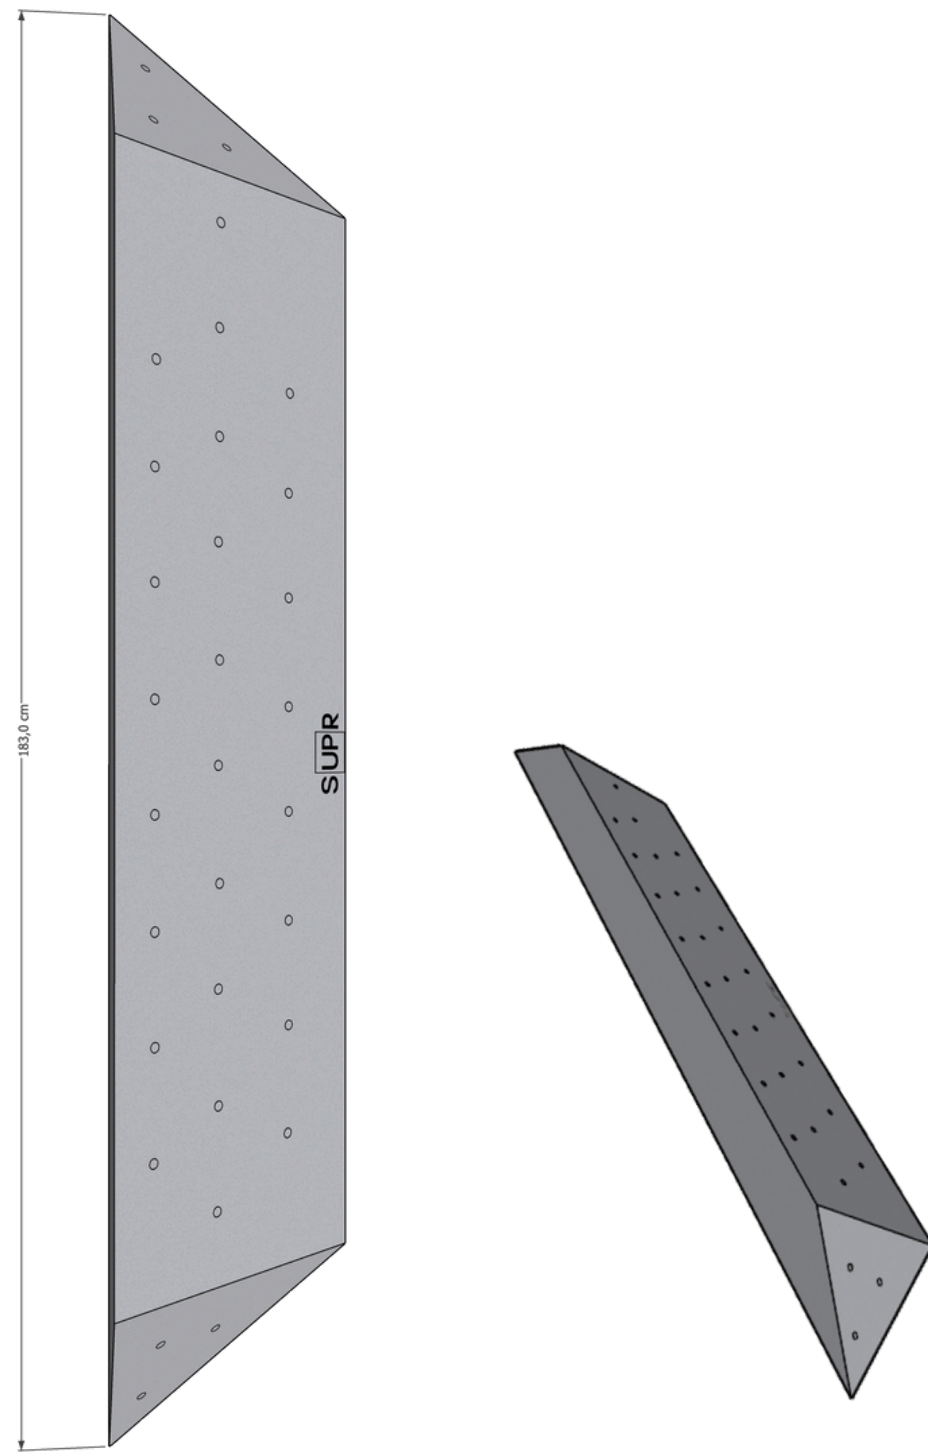

06-06 STRUCTURE 06 FULL

06-06 STRUCTURE 06 P1

Size XXL  
 Max Length 88/ 103/ 160cm  
 Max Height 28/ 37 / 51cm

06-06 STRUCTURE 06 P2

Size XXL  
 Max Length 62/ 97/ 115cm  
 Max Height 28/ 37 / 51cm

06-07 STRUCTURE 07 FULL