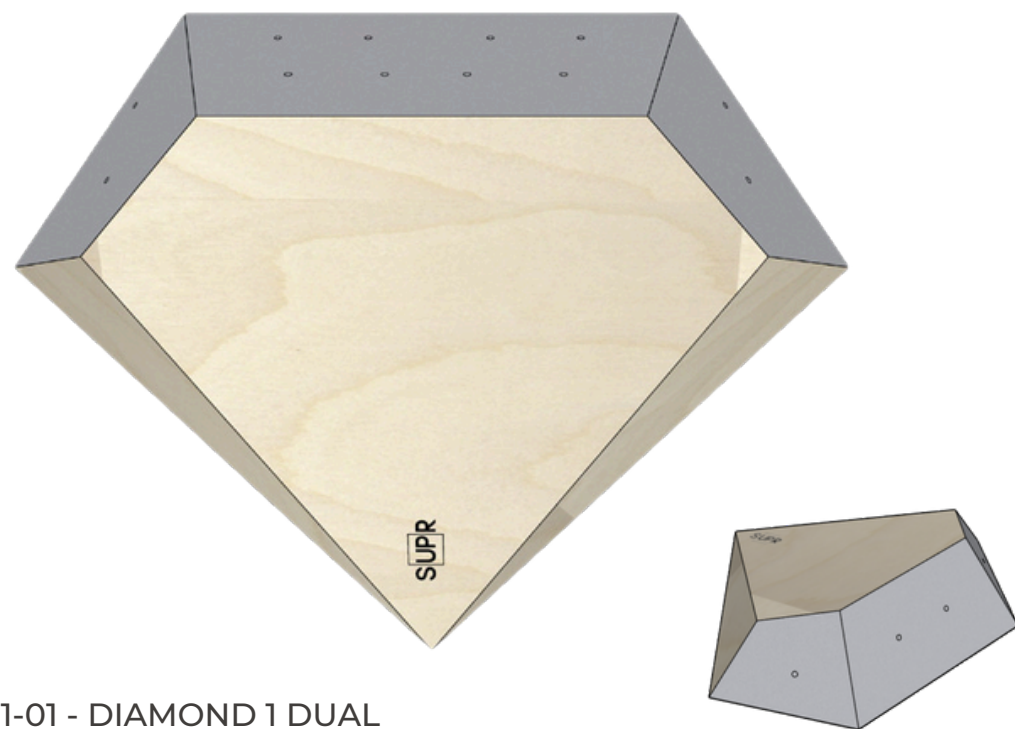

01-01 - DIAMOND 1 DUAL