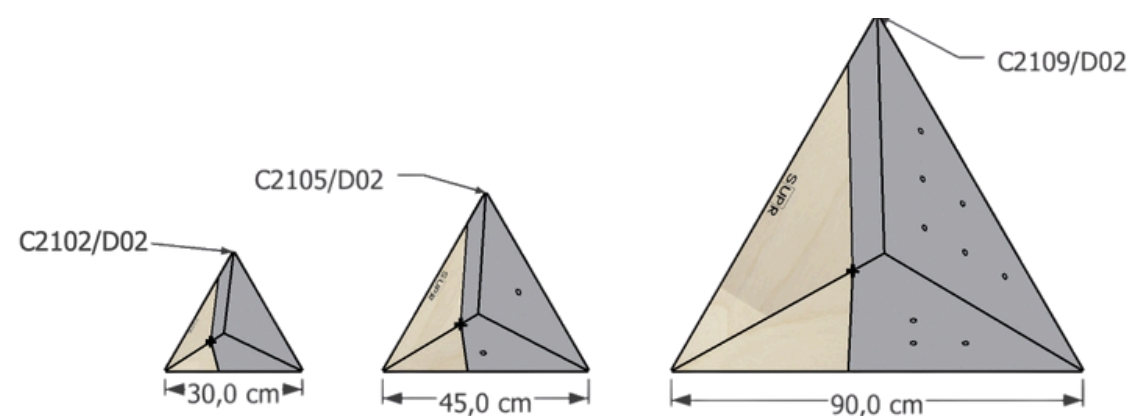

03-06 TRIANGLE SIMPLE DUAL 02