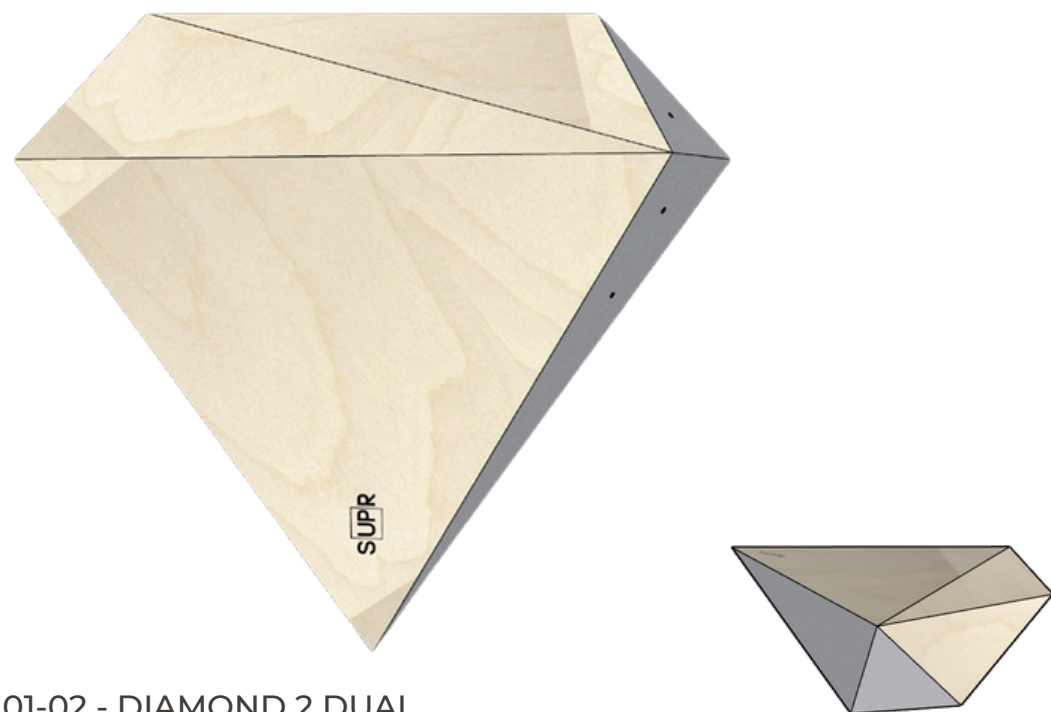

01-02 - DIAMOND 2 DUAL