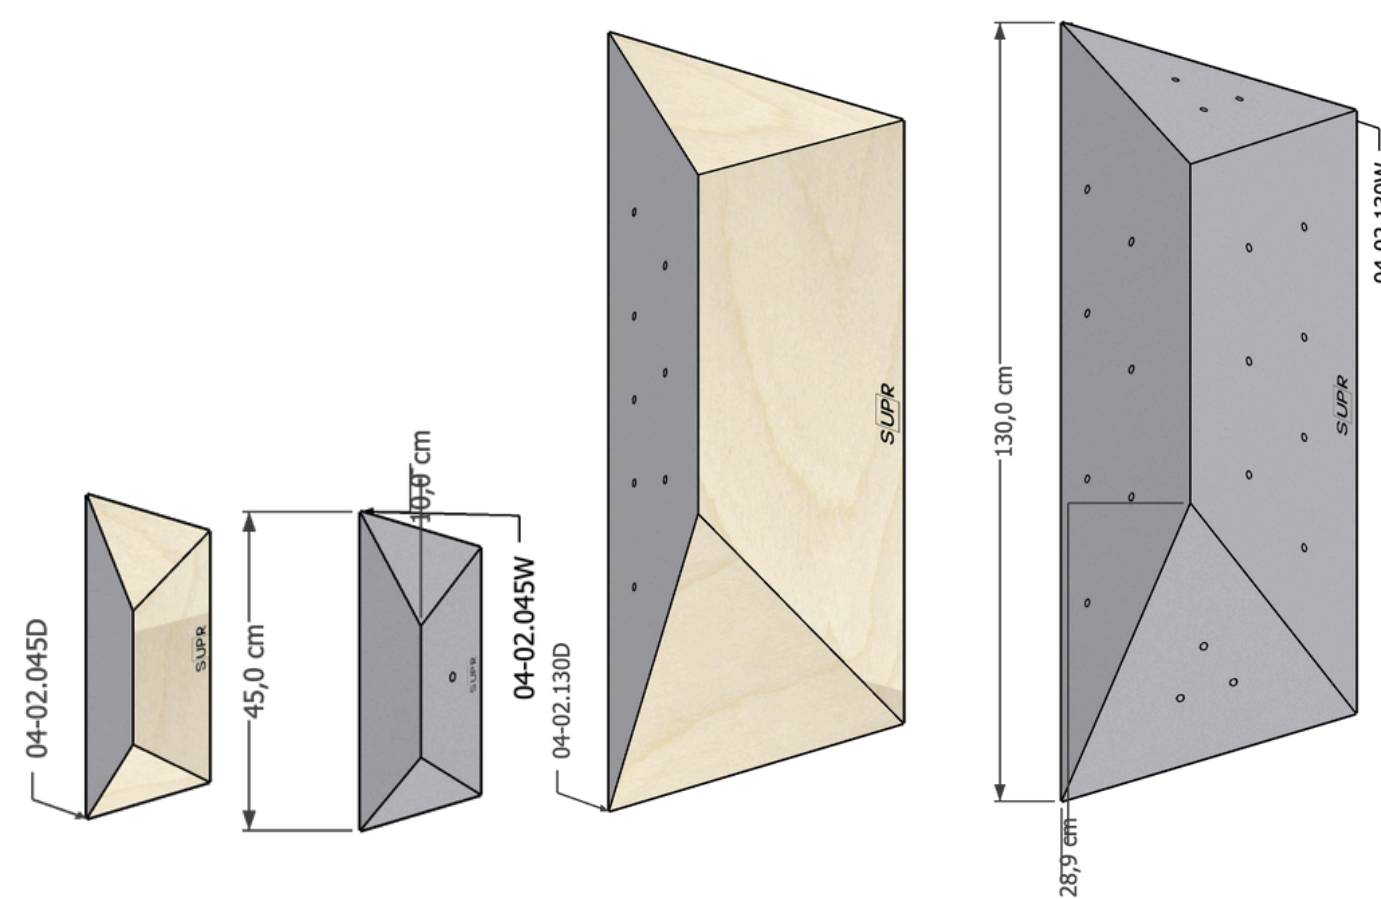

04-02 QUAD 2

Size XS, S, M, L
Max Length 30 / 45 / 80 / 130cm
Max Height 7 / 10 / 18 / 29cm