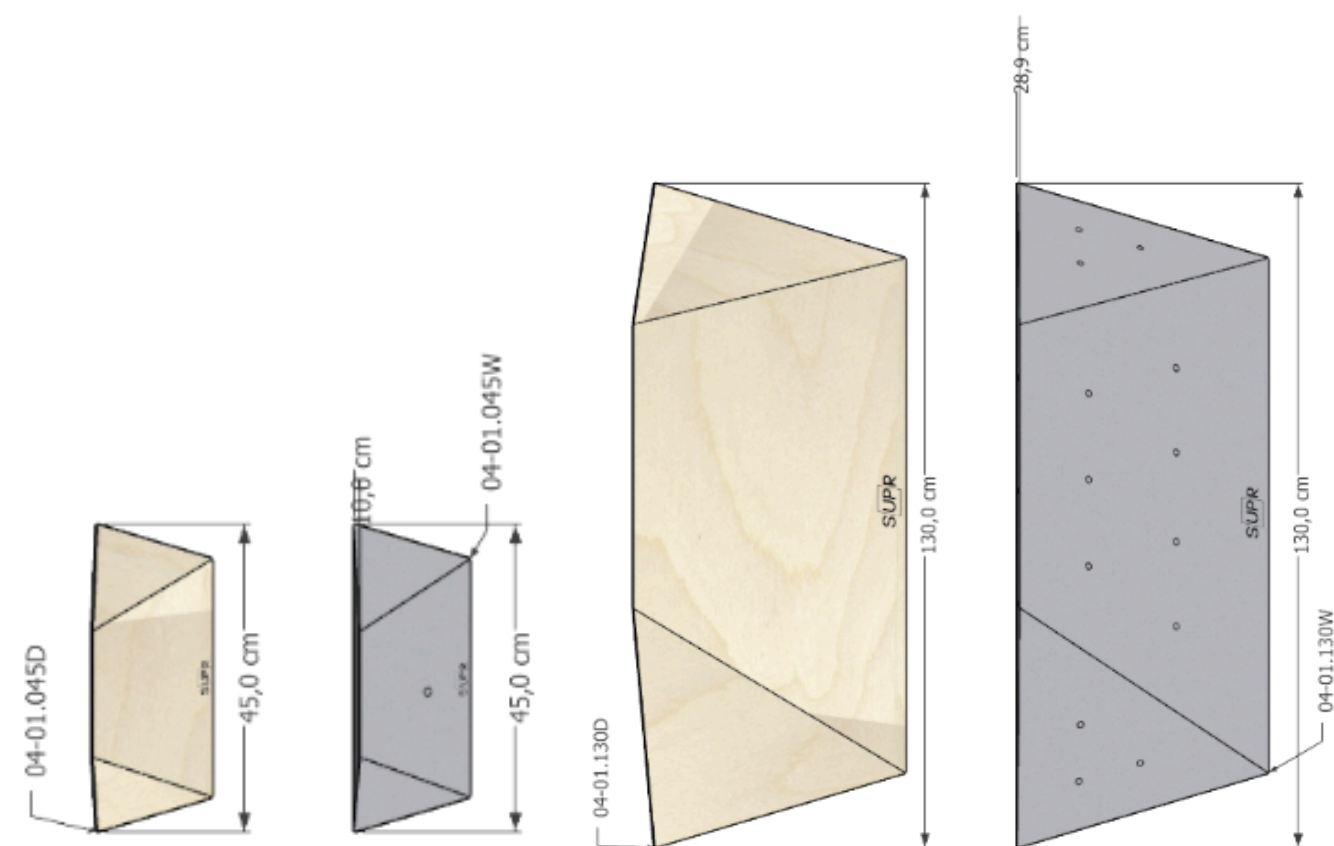

04-01 QUAD 1 DUAL

04-01 QUAD 1 FULL

**04-01 QUAD 1**

Size XS, S, M, L

Max Length 30 / 45 / 80 / 130cm

Max Height 7 / 10 / 18 / 29cm

V

04-02 QUAD 2 DUAL