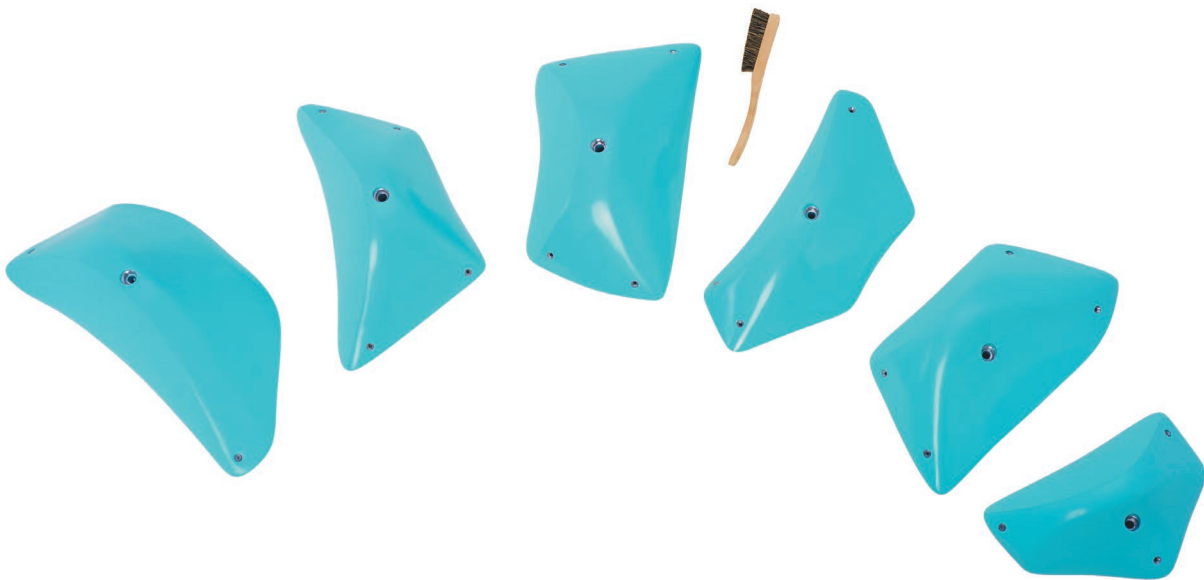

FREYA 1-2

1 to 2

S26 - RIDE

@ACRIPP