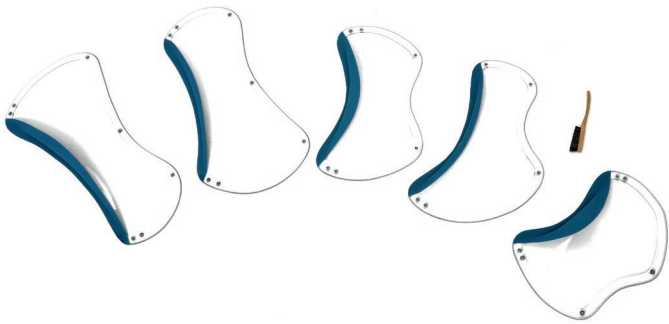

*Photographer @Matt Gould
Boulder Co*

BOULDER CO.
START

FINAL
MALE
1

agripp
Black Diamond GRIPHA
YETI
THE MOUNTAIN FACER
roam

ABS RANGE

FENIX

Size XXL

DUAL TE